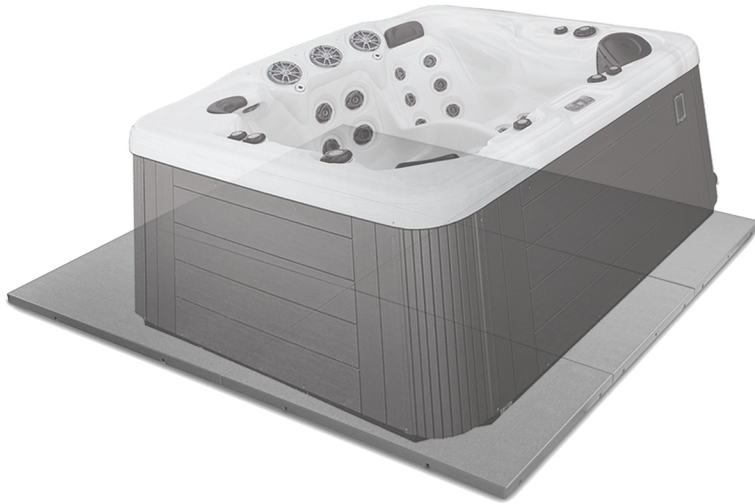

CONFER
plastics inc.

Experience the
Enhanced Spa
Pad Design!
Trusted Confer
Quality, Now with
Effortless
Installation.

Improved dog bone
design

Simply assemble and flip into place

Avoid delays
by
eliminating
the need to
pour
concrete!

No curing
time allows
for speedy
sale and
installation

Install in any
conditions,
removing
weather as
a variable.

300lb/sqft weight capacity

Sold in packs of 3 pads;
6 pads = 8' x 8'

CONFER
plastics inc.

800-635-3213