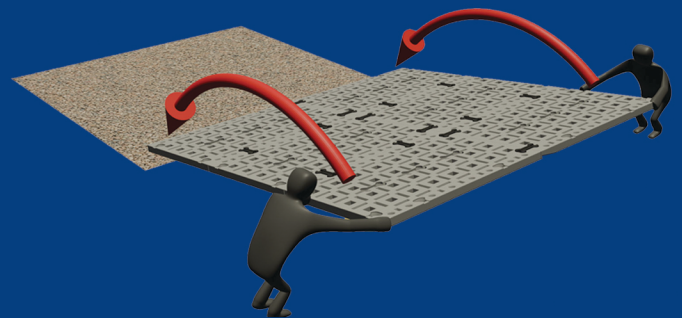

CONFER
plastics inc.

Experience the
Enhanced Spa
Pad Design!
Trusted Confer
Quality, Now with
Effortless
Installation.

Improved dog bone
design

Simply assemble and flip into place

Avoid delays
by
eliminating
the need to
pour
concrete!

No curing
time allows
for speedy
sale and
installation

Install in any
conditions,
removing
weather as
a variable.

300lb/sqft weight capacity

Sold in packs of 3 pads;
6 pads = 8' x 8'

CONFER
plastics inc.

800-635-3213